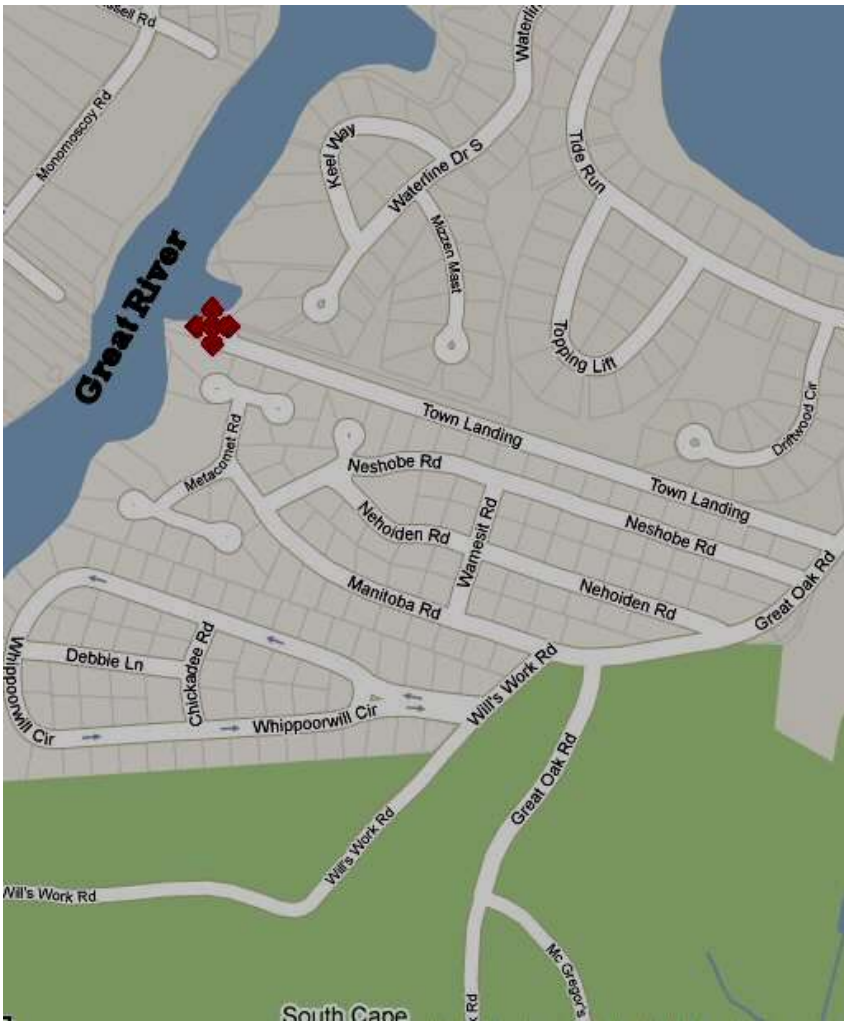

Great River Landing

From the Mashpee Rotary follow great Neck Road, South 2.8 miles where it joins Great Oak Rd.

Continue on Great Oak Rd. 1.9 miles and turn right at Town Landing.

Follow town landing four tenths of a mile to the ramp